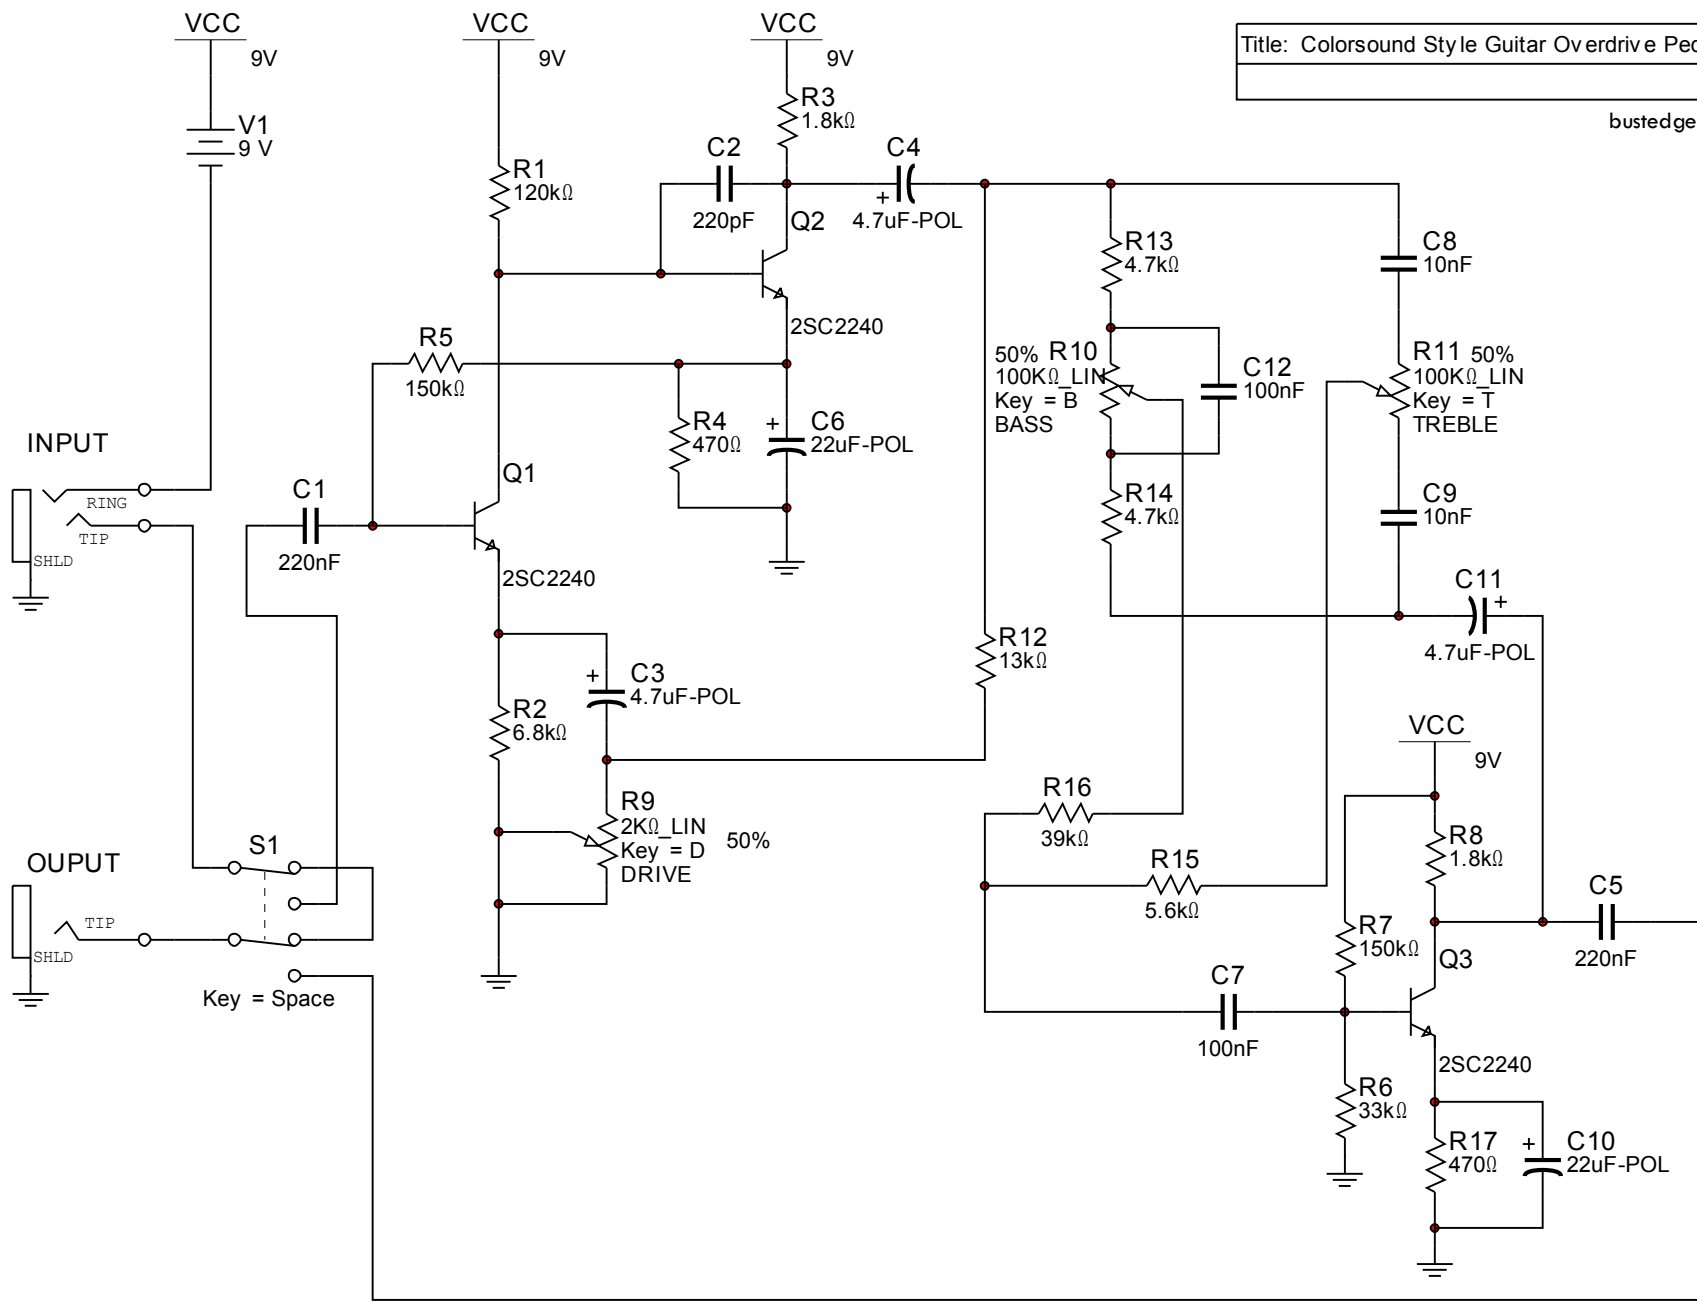

Title: Colorsound Style Guitar Overdrive Pedal

bustedgear.com

INPUT

OUTPUT

Key = Space

Key = D 50%
DRIVE

50% R10
100KΩ LIN
Key = B
BASS

50% R11
100KΩ LIN
Key = T
TREBLE