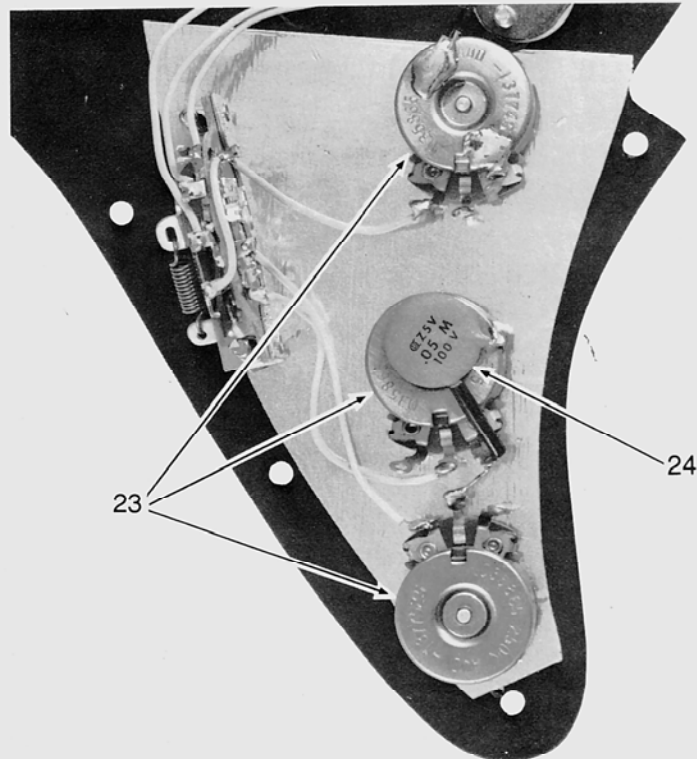

Part Number	Description
010272 100	Tremolo Spring Holder
011618 000	Body Back Plate (Black)
012112 000	String Ferrule (back of body)
012156 000	Screw, Tilt Locking
015636 000	Screw, Neck Mounting Plate
016170 000	Screw, Base Plate
016352 000	Hex Nut, Phone Jack
018671 000	Tremolo Spring
019240 000	Spring, Pick-Up Adj.
020212 050	Elevator Disc. Lower (Body)
020220 050	Elevator Disc. Upper (Neck)
020972 000	Screw, Tilt Adj.
027029 000	Bridge Assembly (Includes Block, Plate, Bars and Springs)
056457 000	Bridge Assy, L/Tremolo (Plate, Bars, and Springs)
084699 000	Screw, Elevator Disc.
089029 000	Bridge Set