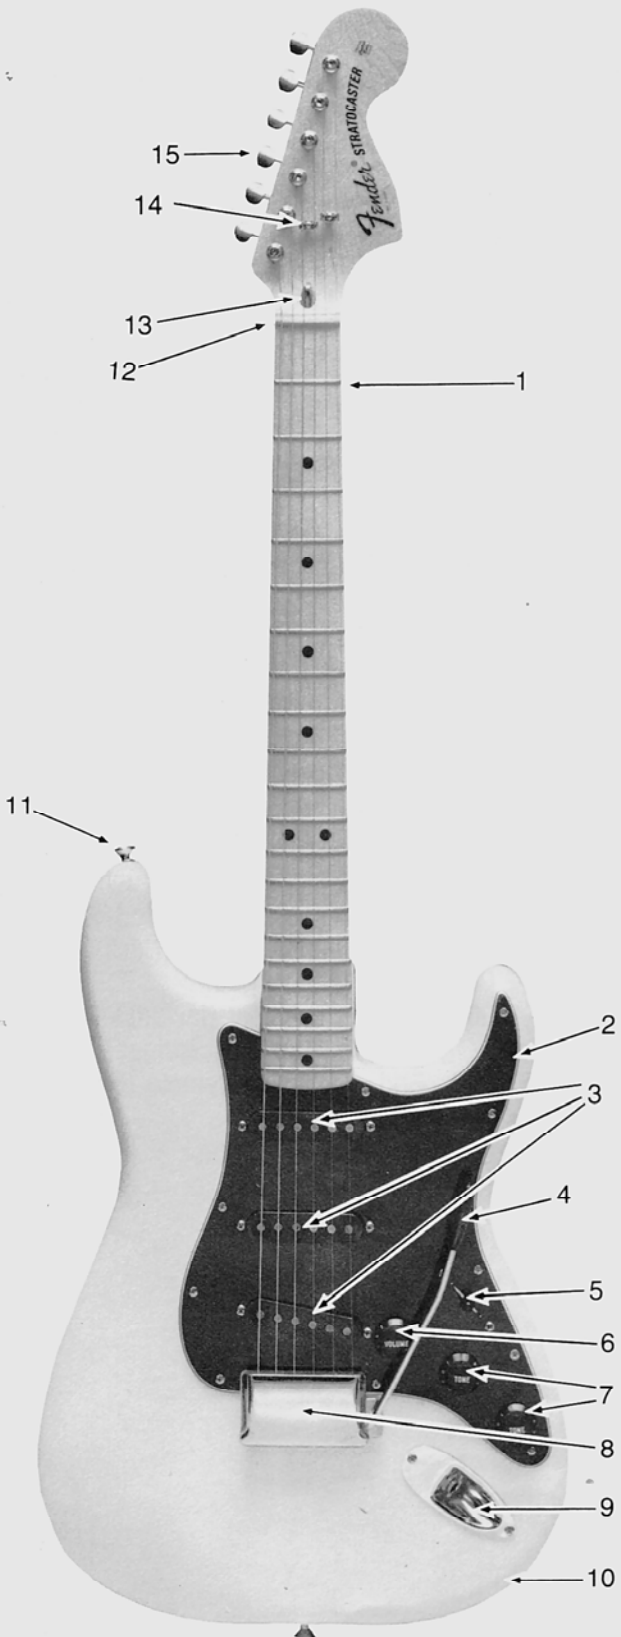

## STRATOCASTER®

(P/N 11-0900)

Ref	Part Number	Description
1	010154 000	Neck, Tilt, Rosewood, w/Hardware
1	011087 000	Neck, Tilt, Maple, w/Hardware
2	011240 000	Pickguard (Black)
2	015578 000	Screw, Pickguard/Jack Ferrule/ Backplate
3	039826 000	Pick-Up
3	013263 000	Pick-Up Cover
3	015800 000	Screw, 5-Way Switch/Pickup Adjustment
4	038927 000	Tremolo Arm with knob
4	013265 000	Knob, Tremolo arm
5	013267 000	Knob, 5-Way Selector Switch
5	014418 000	5-Way Selector Switch
6	013366 000	Knob, Volume
7	013364 000	Knob, Tone
8	010223 080	Bridge Cover (Chrome)
9	021956 000	Phone Jack
9	010280 090	Jack Ferrule
10	011089 000	Body, Tremolo/Tilt, All Finishes
10	011093 000	Body, L/Tremolo/Tilt, All Finishes
11	012344 000	Strap Button
11	016188 000	Screw, Strap Button
12	083675 000	Bone Nut (Neck)
13	010286 000	Nut, Truss Rod (Bullet)
14	010389 000	String Guide
14	016881 000	Spacer, String Guide
14	011357 000	Screw, String Guide/Patent Head
15	013189 000	Patent Head (Keys)
15	013190 000	Bushings, Patent Head

### ITEMS NOT REFERENCED

Part Number	Description
010272 100	Tremolo Spring Holder
011618 000	Body Back Plate (Black)
012112 000	String Ferrule (back of body)
012156 000	Screw, Tilt Locking
015636 000	Screw, Neck Mounting Plate
016170 000	Screw, Base Plate
016352 000	Hex Nut, Phone Jack
018671 000	Tremolo Spring
019240 000	Spring, Pick-Up Adj.
020212 050	Elevator Disc. Lower (Body)
020220 050	Elevator Disc. Upper (Neck)
020972 000	Screw, Tilt Adj.
027029 000	Bridge Assembly (Includes Block, Plate, Bars and Springs)
056457 000	Bridge Assy, L/Tremolo (Plate, Bars, and Springs)
084699 000	Screw, Elevator Disc.
089029 000	Bridge Set